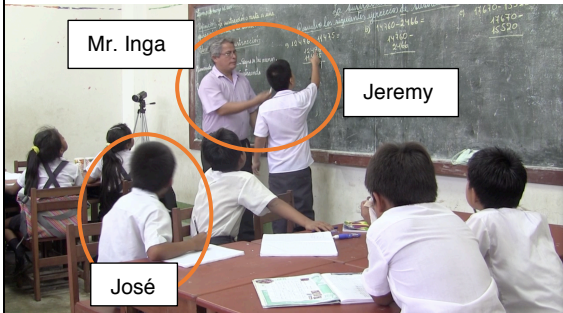

Time code: 15:05.315

**Figure 2.1.** Tripod normal-angle lens

**Figure 2.2.** Tripod Wide-angle lens